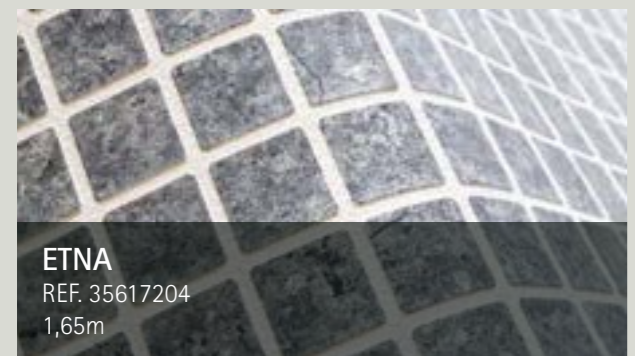

ETNA

CERAMICS Collection

Experience the avant-garde with ETNA. The dark gray of this membrane exudes an air of modernity and class.

2
mm
THICKNESS

C
CATEGORY
SLIP
RESISTANCE

100% SAFE
EN71-3
SAFETY FOR TOYS