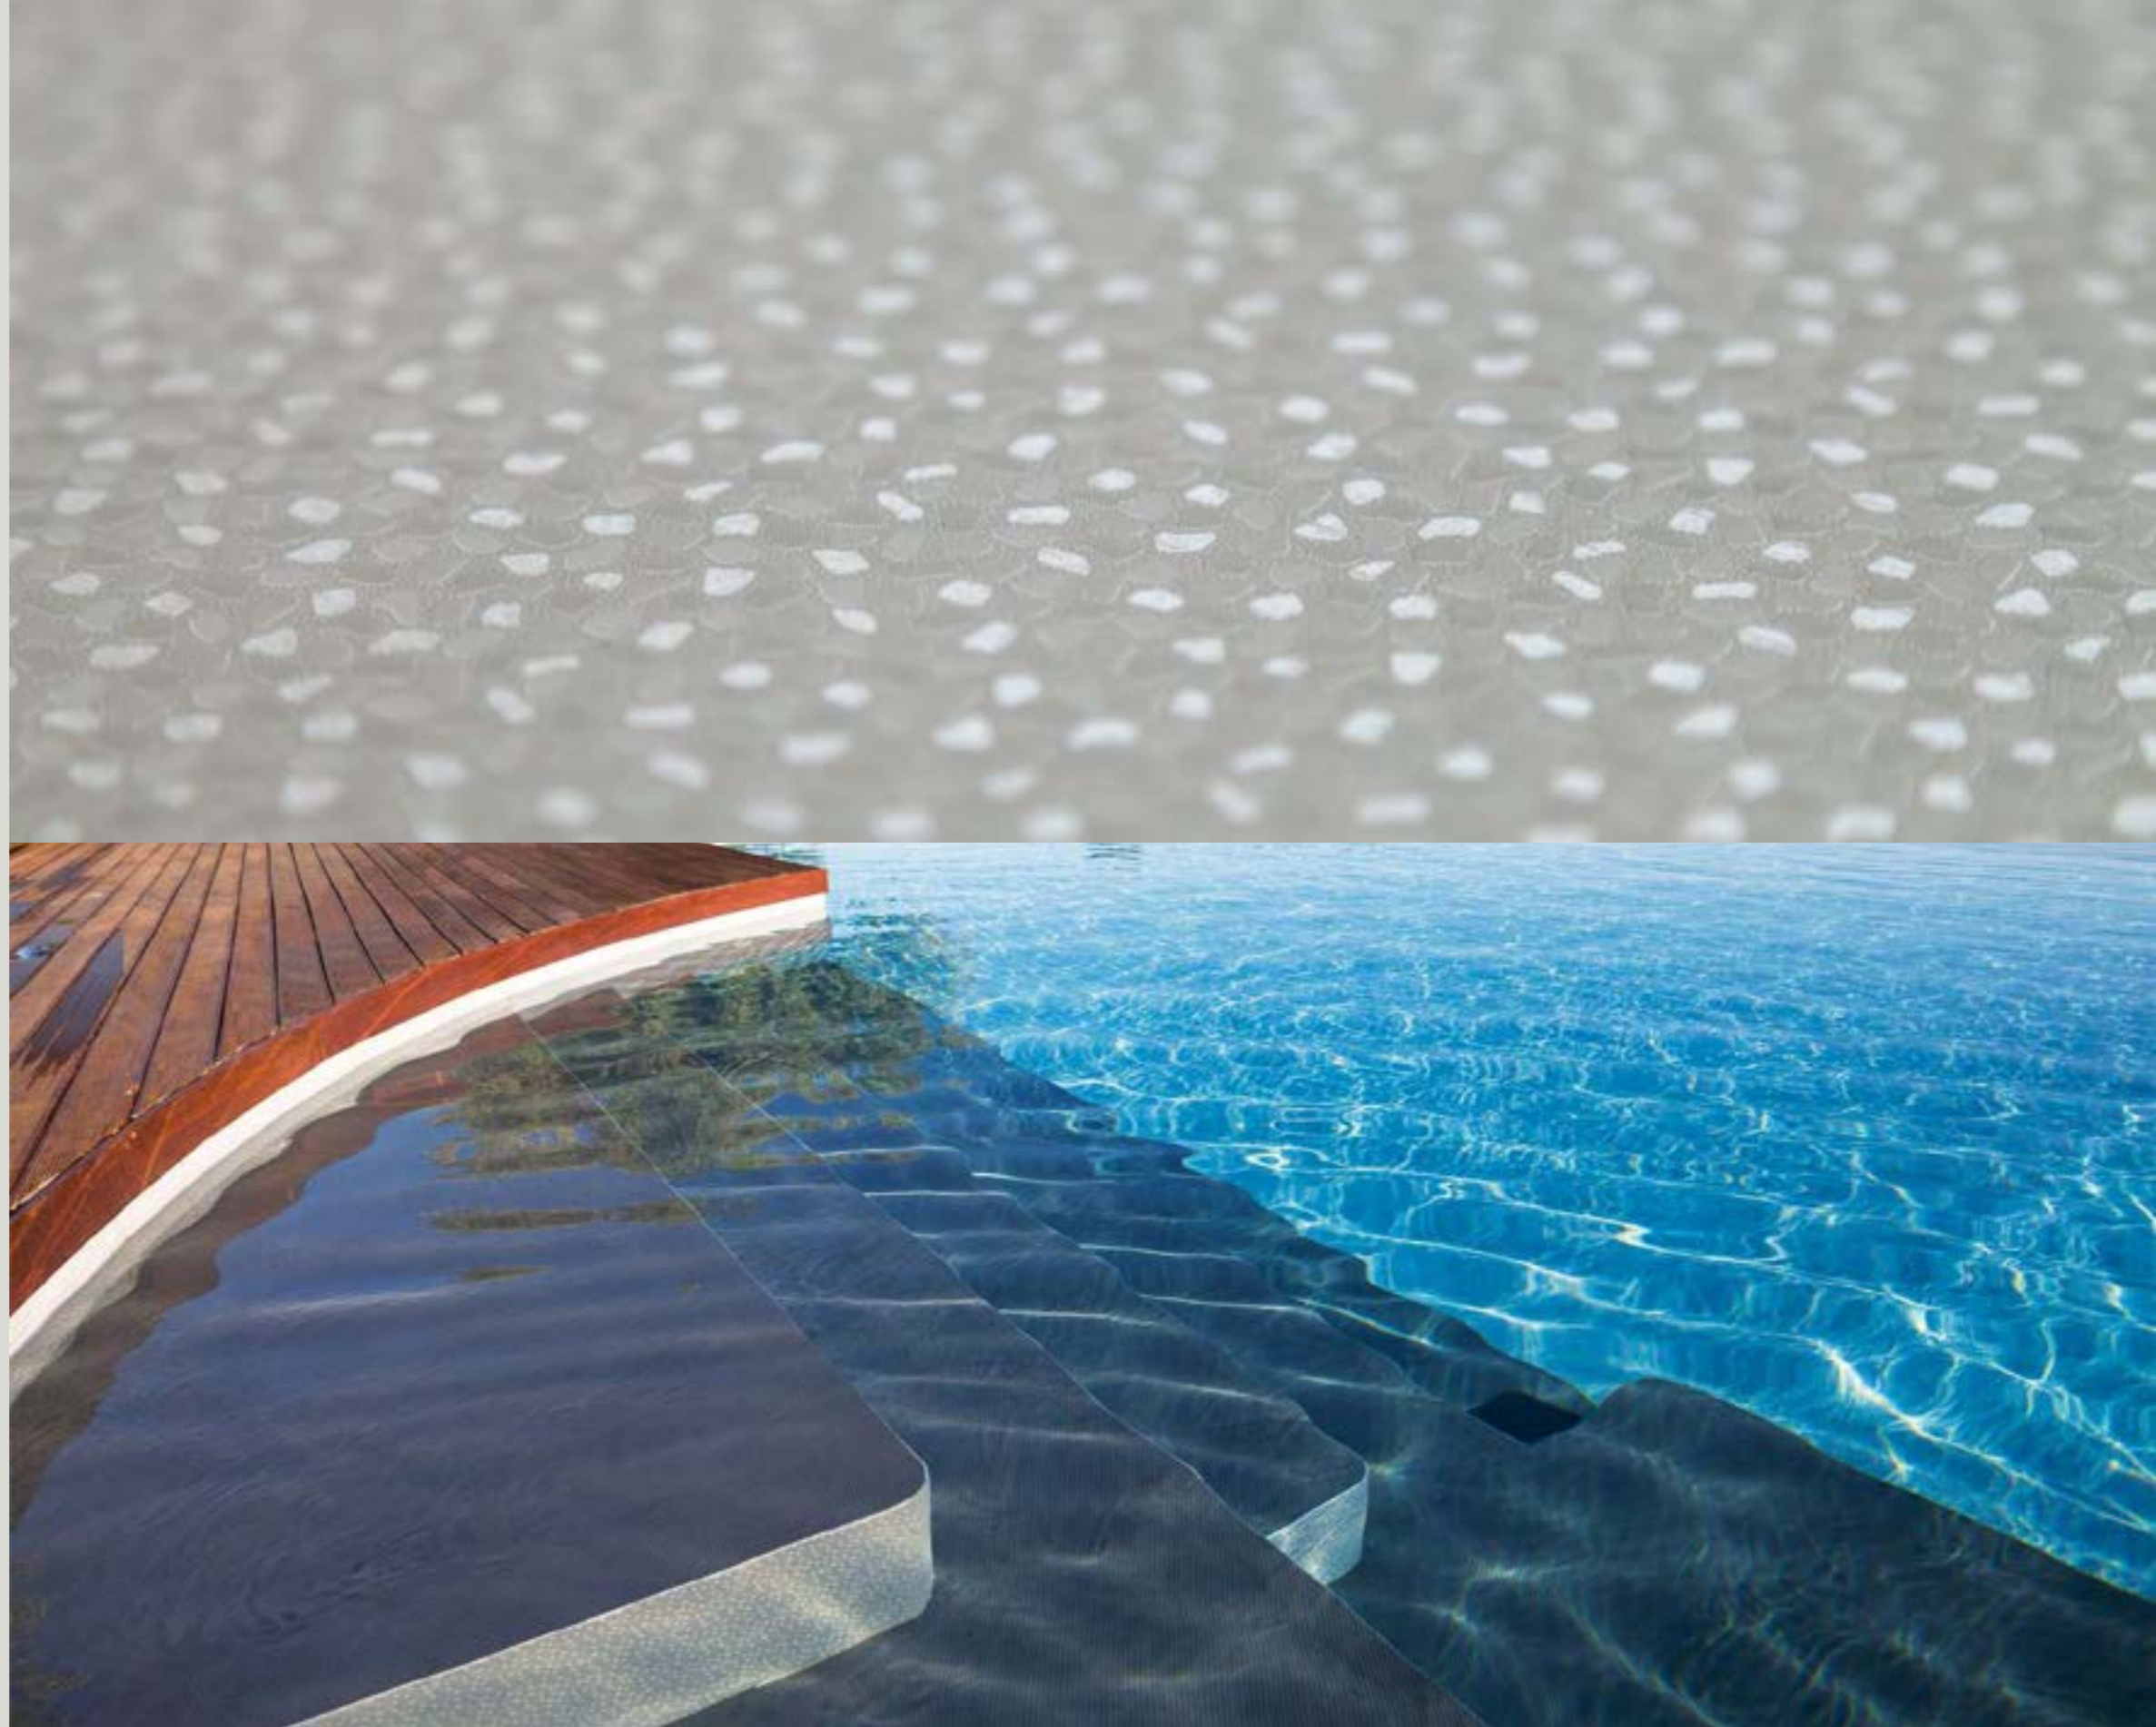

PLATINUM

3000 Collection

This reinforced membrane will give your pool a strong, and unified look

1.5

mm

THICKNESS

100% SAFE

EN71-3
SAFETY FOR TOYS

PLATINUM
REF. 35417402
1,65m