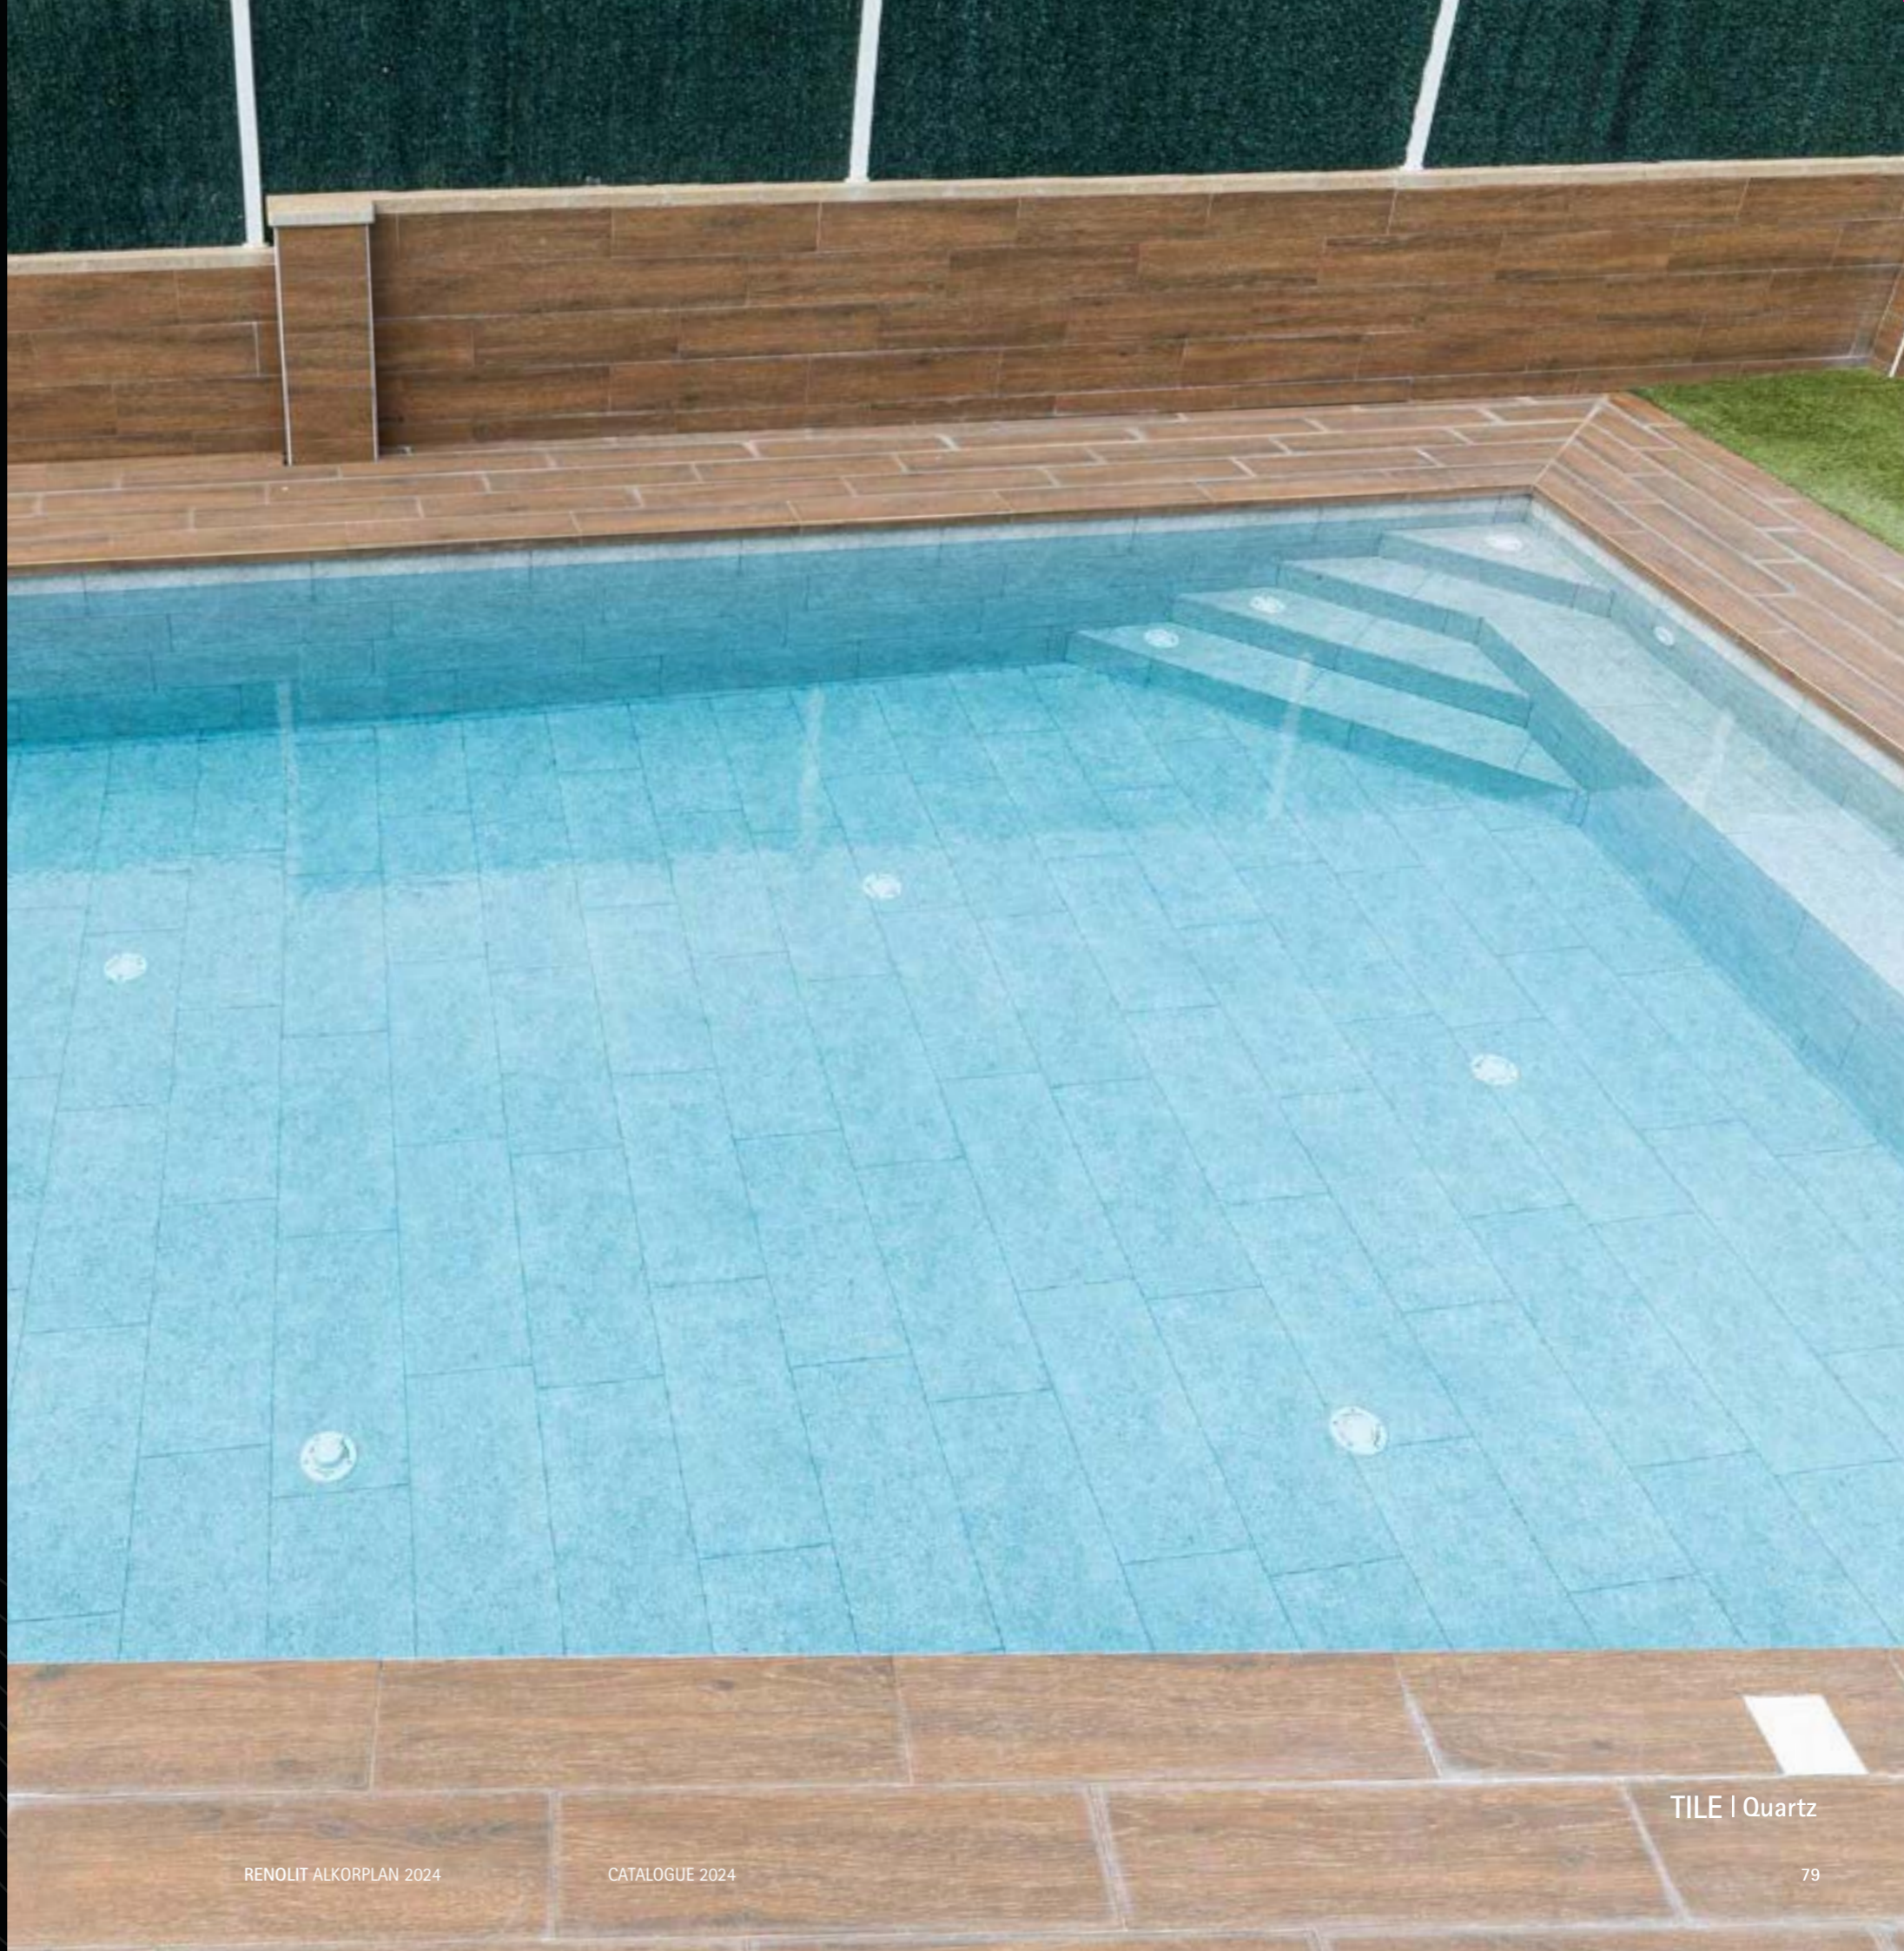

ALIVE Collection

Dive into tranquility with Chandra's peaceful embrace.

1.65
mm
THICKNESS

C
CATEGORY
SLIP
RESISTANCE

3
YEARS
COLOR
GUARANTEE

100% SAFE
EN71-3
SAFETY FOR TOYS

NEW 2023

CHANDRA
REF. 35117103
1,65m