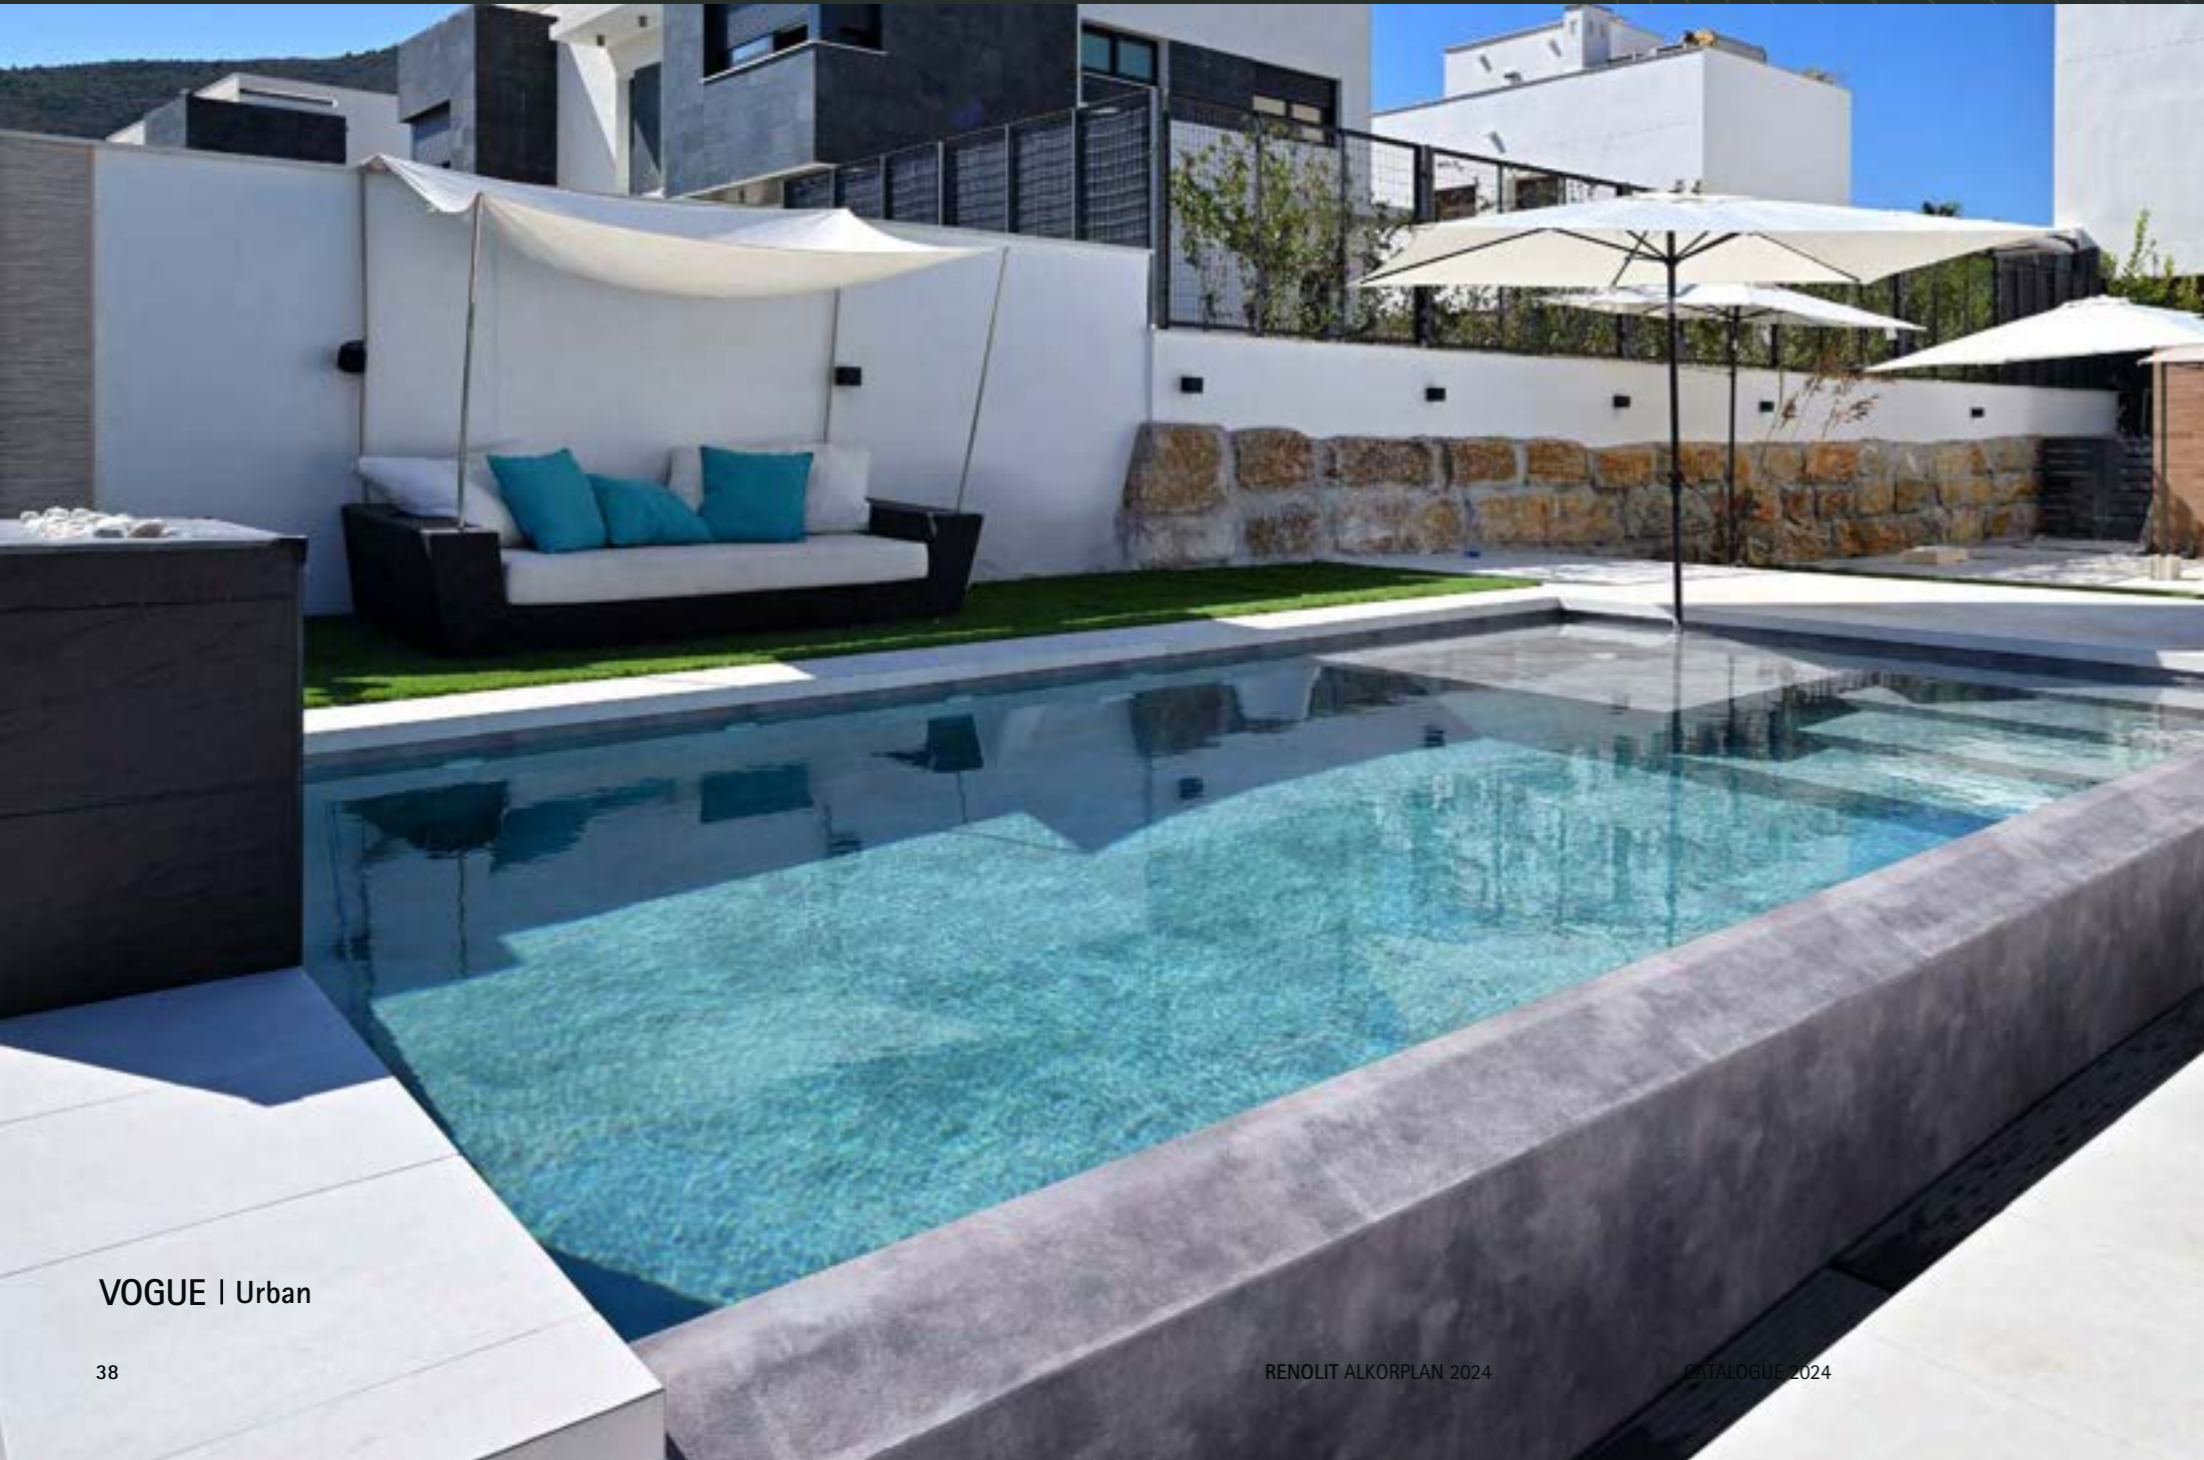

PVC reinforced membrane with exclusive designs inspired by the latest interior design trends, in refined, modern and avant-garde finishes to create the pool of your dreams. If you like comfort and design for your home, don't forget your pool too.