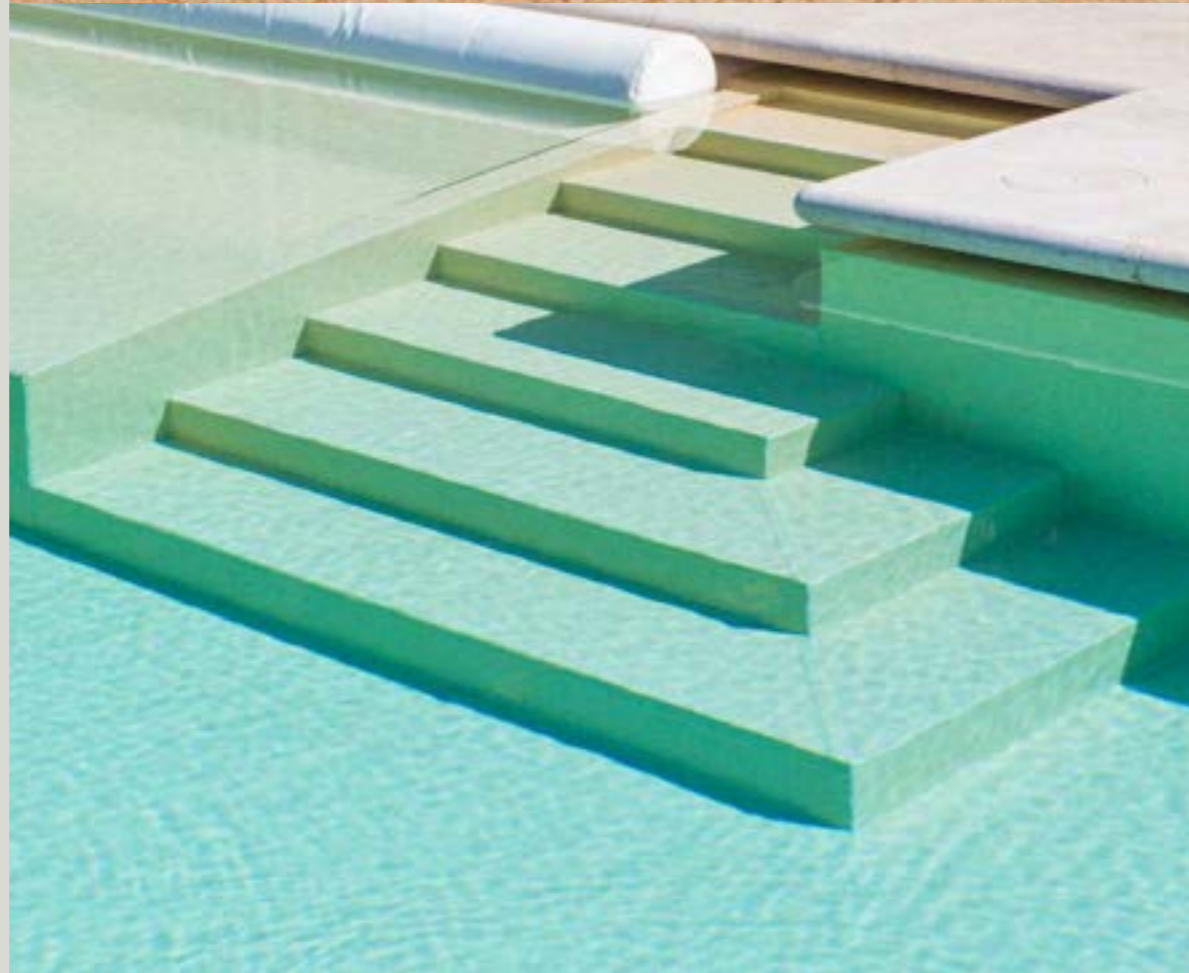

RELAX

TOUCH Collection

Exotic pools with turquoise reflections that transport you to faraway beaches in the Caribbean Sea.

2
mm
THICKNESS

C
CATEGORY
SLIP
RESISTANCE

100% SAFE
EN71-3
SAFETY FOR TOYS