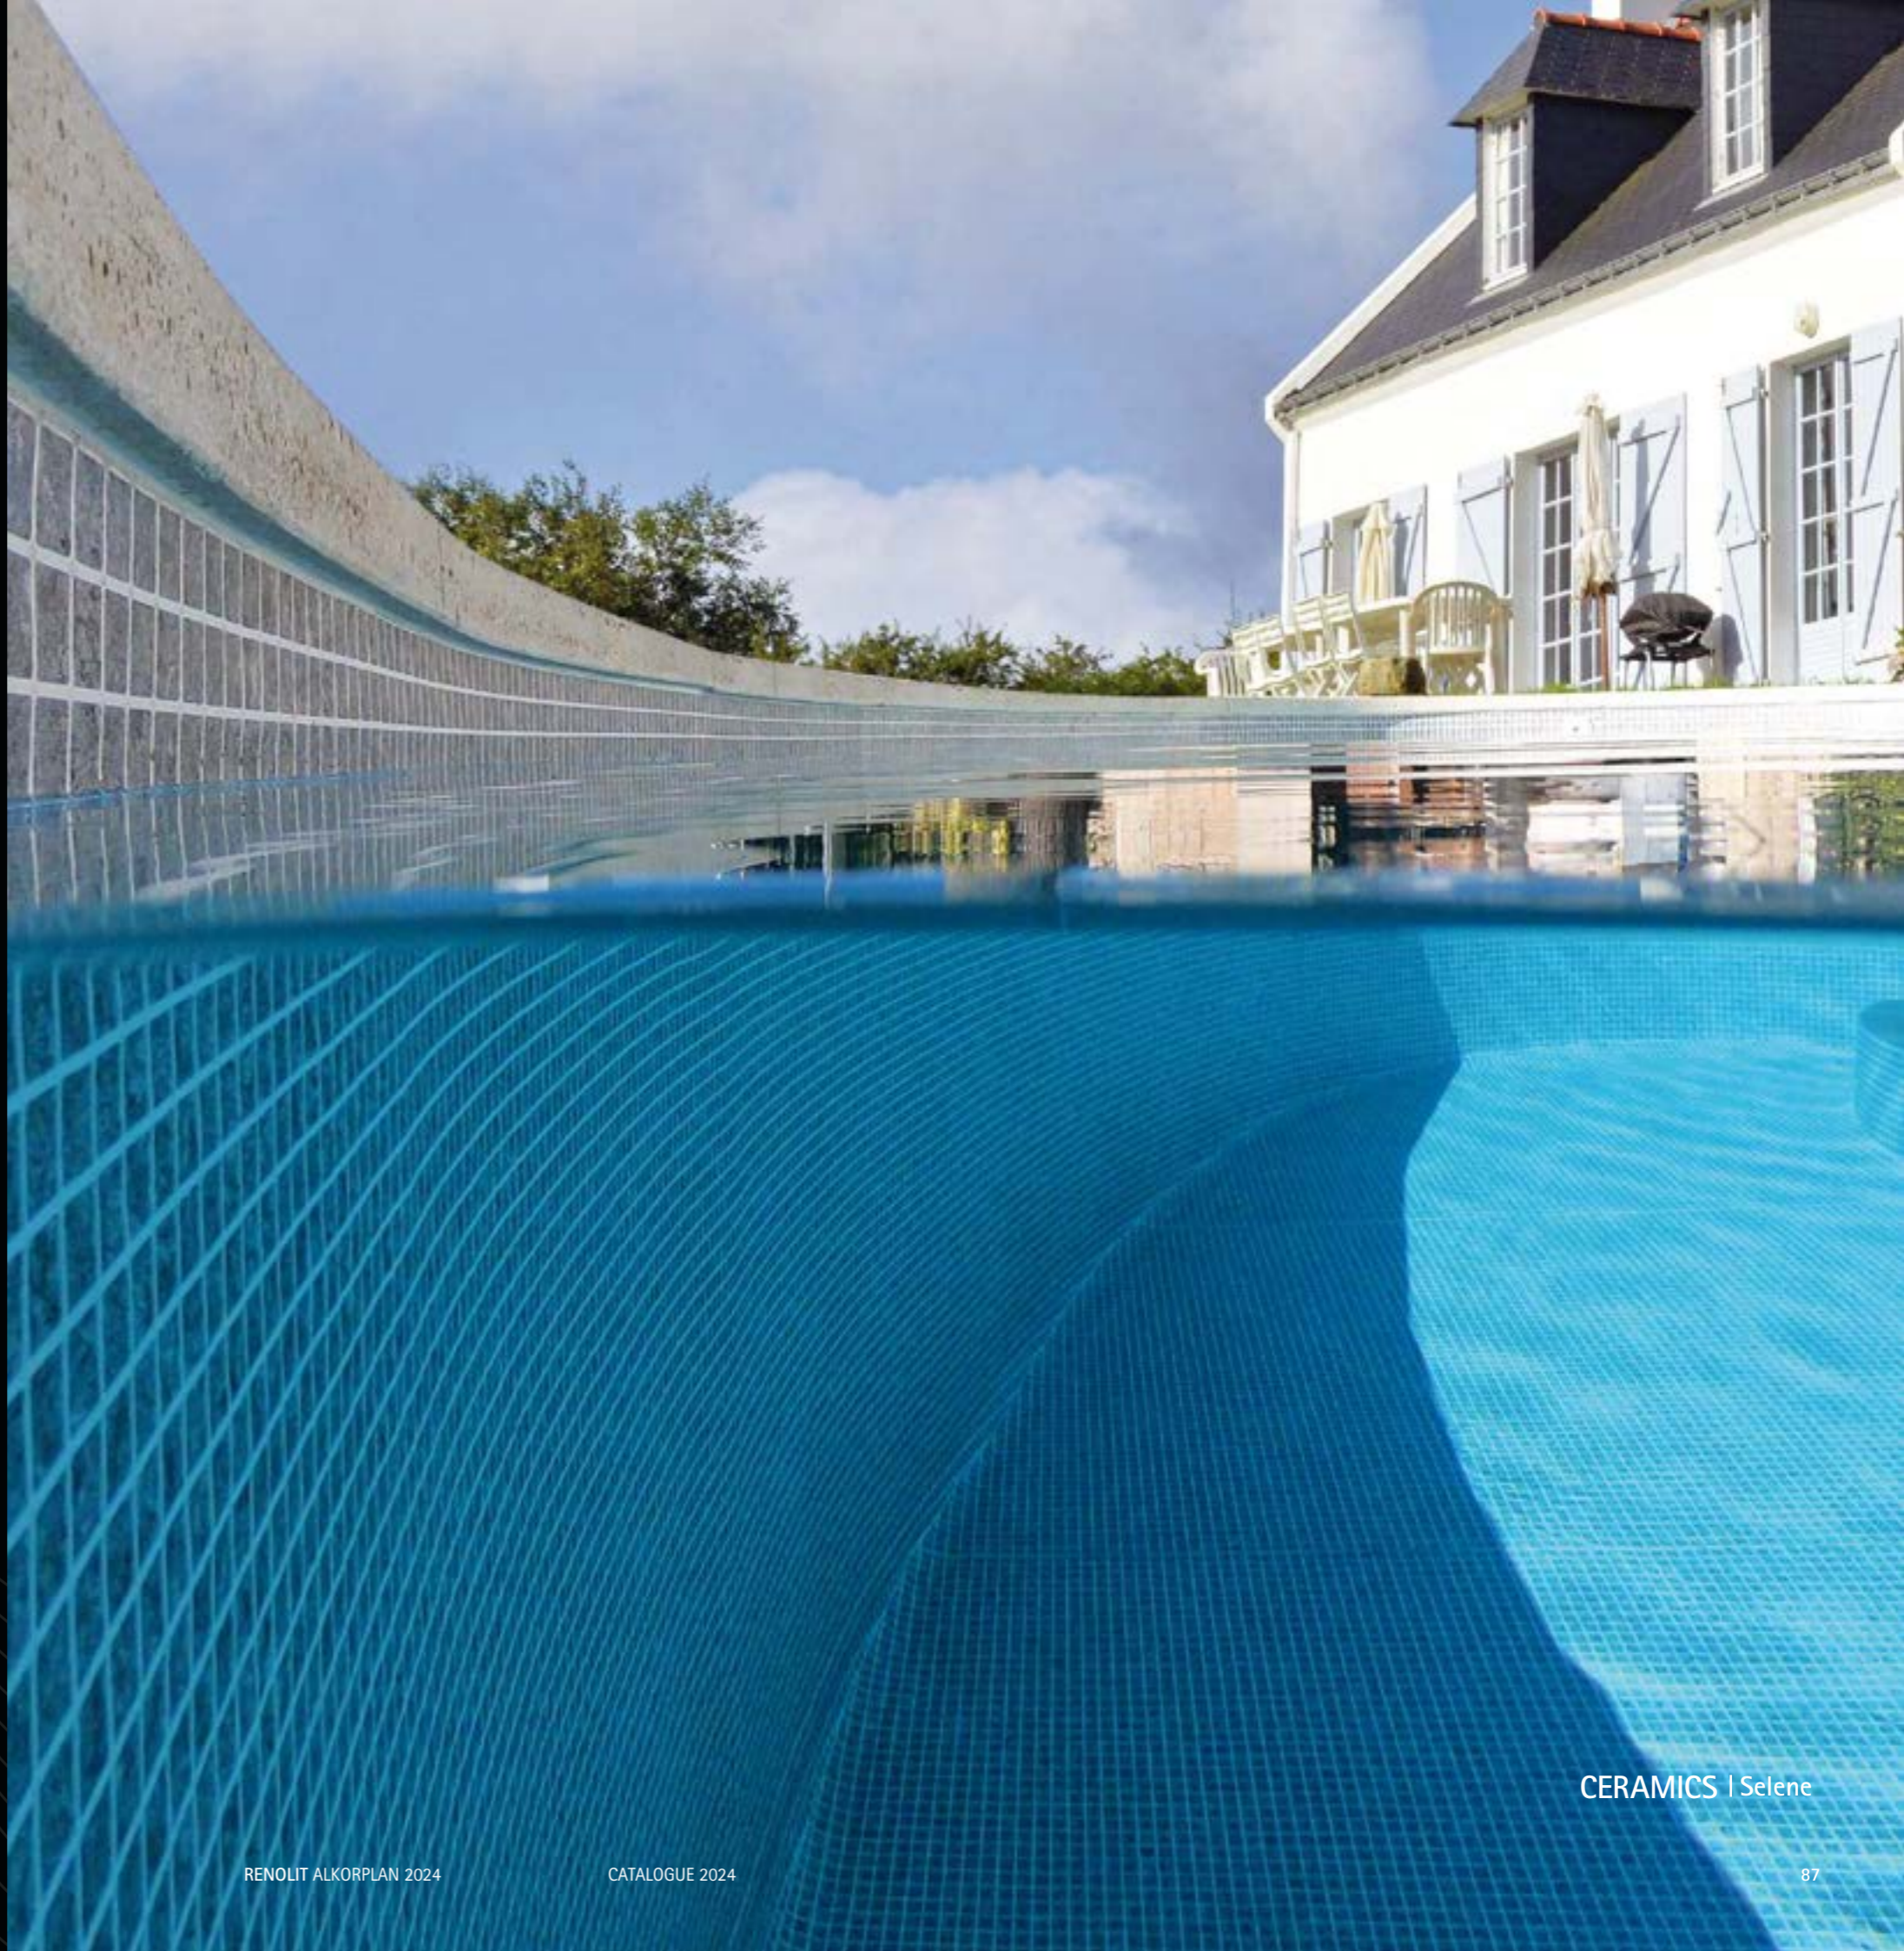

CERAMICS COLLECTION

PVC REINFORCED MEMBRANE
INSPIRED BY THE TRADITIONAL
TILES

CERAMICS | Selene