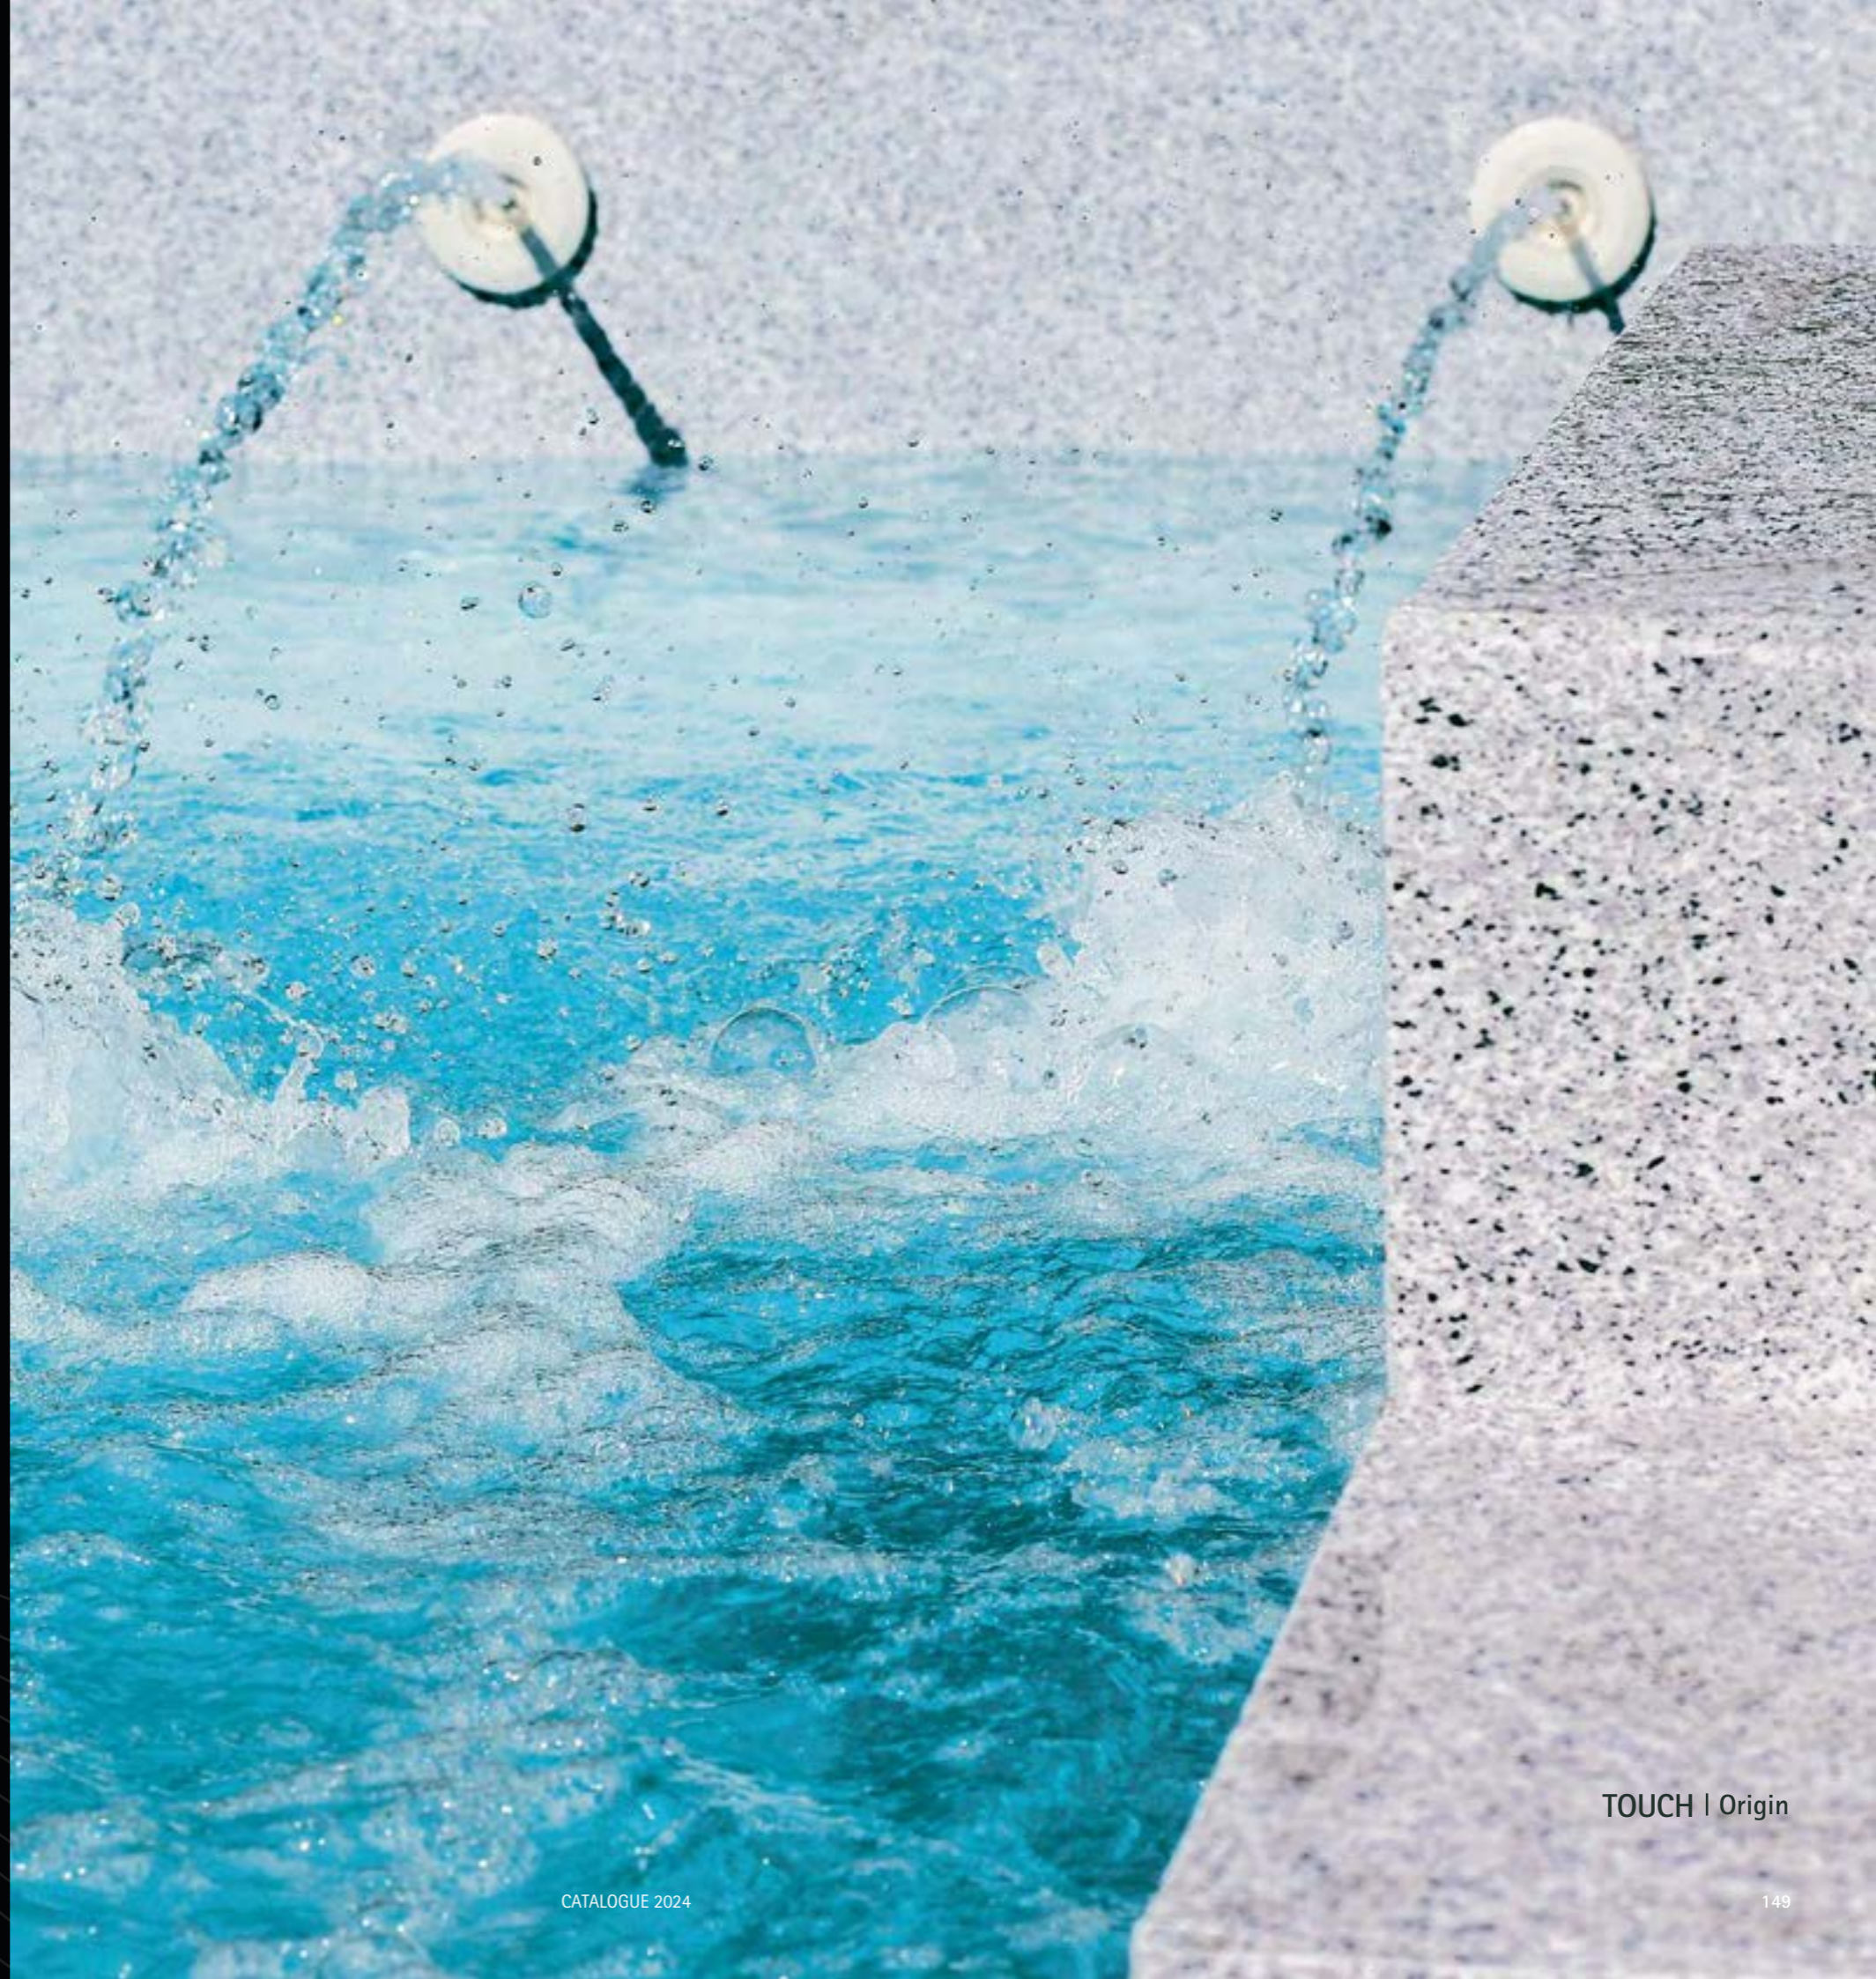

POOL MAINTENANCE

RENOLIT ALKORPLAN
COMMERCIAL CATALOGUE

TOUCH | Origin