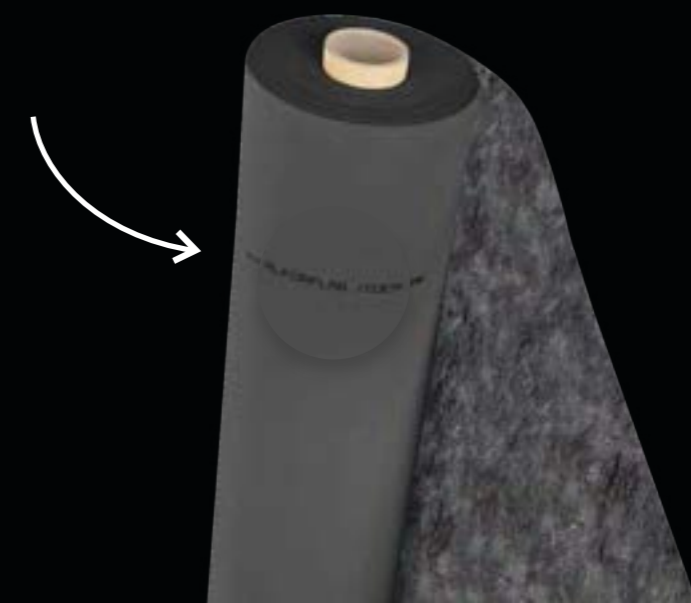

PAY ATTENTION!

ONLY RENOLIT ALKORPLAN IS
MARKED ON THE BACK: