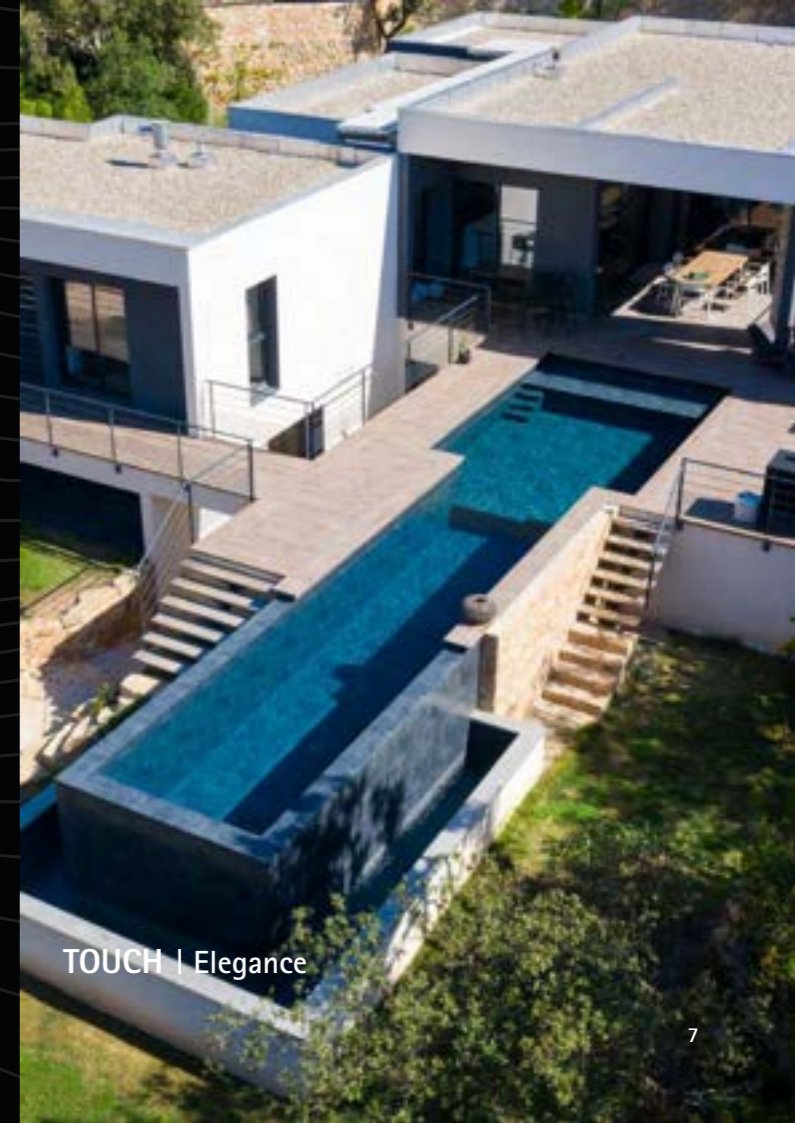

TOUCH | Vintage

TOUCH | Elegance