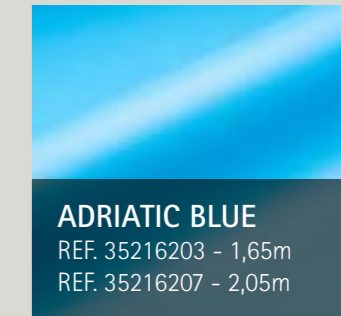

2000

Collection

1.5
mm
THICKNESS

100% SAFE
EN71-3
SAFETY FOR TOYS

Unicolor reinforced laminate with highly resistant pigments and durable plasticisers designed to last in a swimming pool.