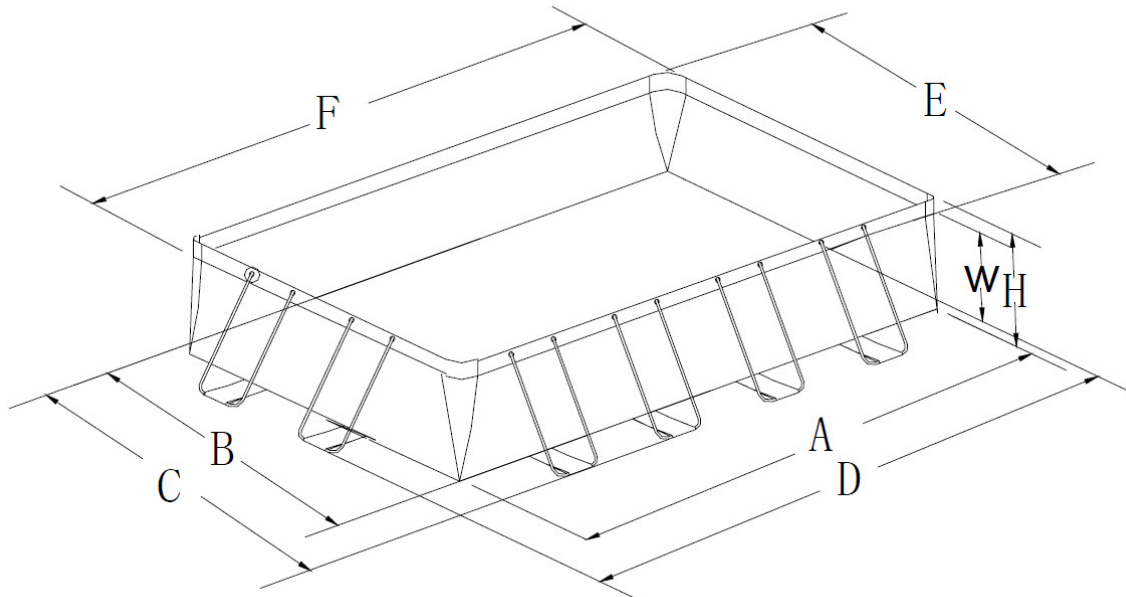

Frame Pool Set Prism Quadra

Poolgröße (in cm) Pool size (in in.)	A	B	H	C	D	E	F	W	Thickness of Linear (Ga./mm)	
	Bodenlänge / Bottom Length	Bodenbreite / Bottom Width	Gesamt- höhe / Overall Height	Außenbreite / Out Width	Außenlänge / Out Length	Obere Innen- breite / Top Inner Width	Obere Innen- länge / Top Inner Length	Empfohlene Wassertiefe / Recommended Water Depth	wall	bottom
9.875'X5.75'X31.5" (300 x 175 x 80 cm)	9.875' (300 cm)	5.75' (175 cm)	31.5" (80 cm)	6'10" (208 cm)	11'2" (340 cm)	5'3" (160 cm)	9'7" (292 cm)	24.5" (62 cm)	23.2 Ga. 0.58mm	23.2 Ga. 0.58mm
13-1/8'X6-1/2'X39-1/2" (400 x 200 x 100 cm)	13-1/8' (400 cm)	6-1/2' (200 cm)	39.5" (100 cm)	8'6" (259 cm)	15'3" (465 cm)	5'10" (178 cm)	17'4" (376 cm)	33" (84 cm)	23.2 Ga. 0.58mm	23.2 Ga. 0.58mm
13-1/8'X6-1/2'X48" (400 x 200 x 122cm)	13-1/8' (400 cm)	6-1/2' (200 cm)	48" (122 cm)	8'6" (259 cm)	15'3" (465 cm)	5'10" (178 cm)	17'4" (376 cm)	41" (104 cm)	23.2 Ga. 0.58mm	23.2 Ga. 0.58mm
16'X8'X42" (488 x 244 x 107 cm)	16' (488 cm)	8' (244 cm)	42" (107 cm)	9'9" (298 cm)	17'8" (540 cm)	7'8" (234 cm)	15'7" (476 cm)	35" (89 cm)	23.2 Ga. 0.58mm	23.2 Ga. 0.58mm